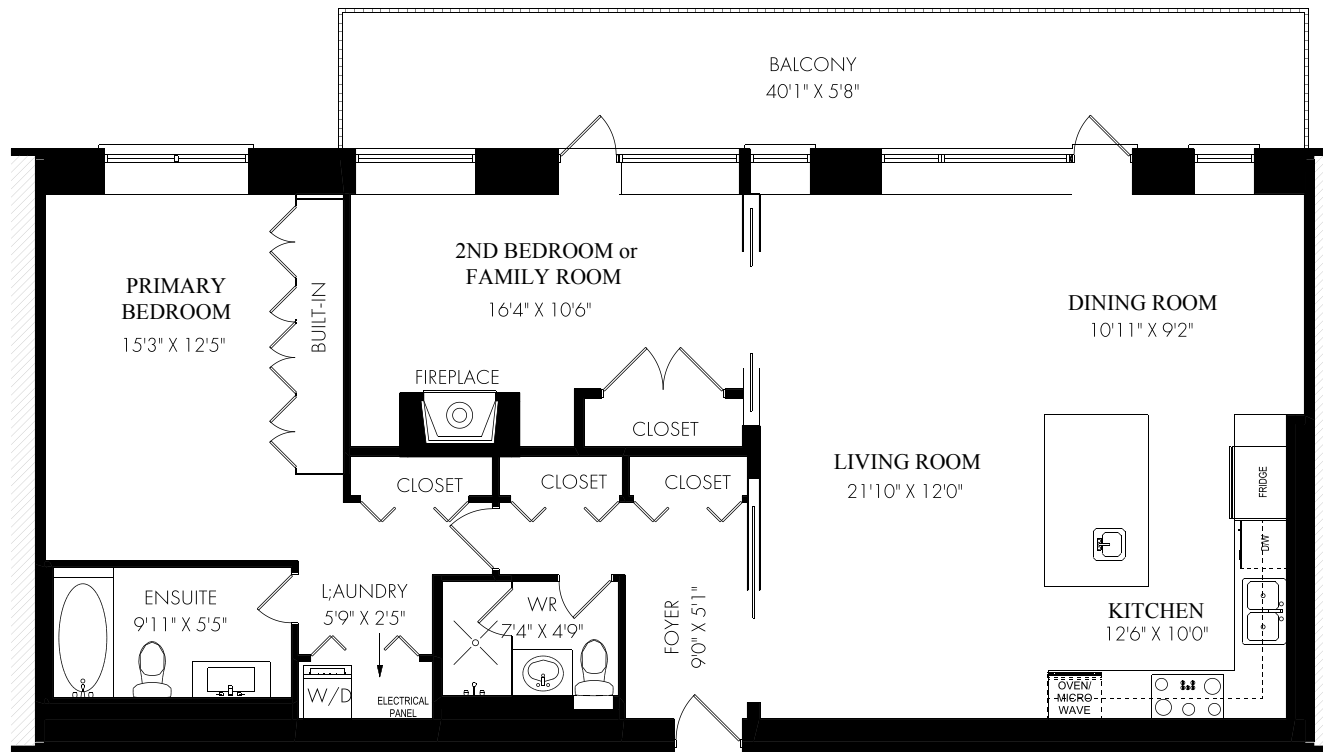

21 Dale Avenue #911, Toronto

FLOOR PLAN

SUITE 911 - APPROX. 1340 SQUARE FEET

Tuesday, September 20, 2022

PLANS4U © 2022 PLANS4YOU

PlansForYou.ca/ info@plansforyou.ca /416.999.5096